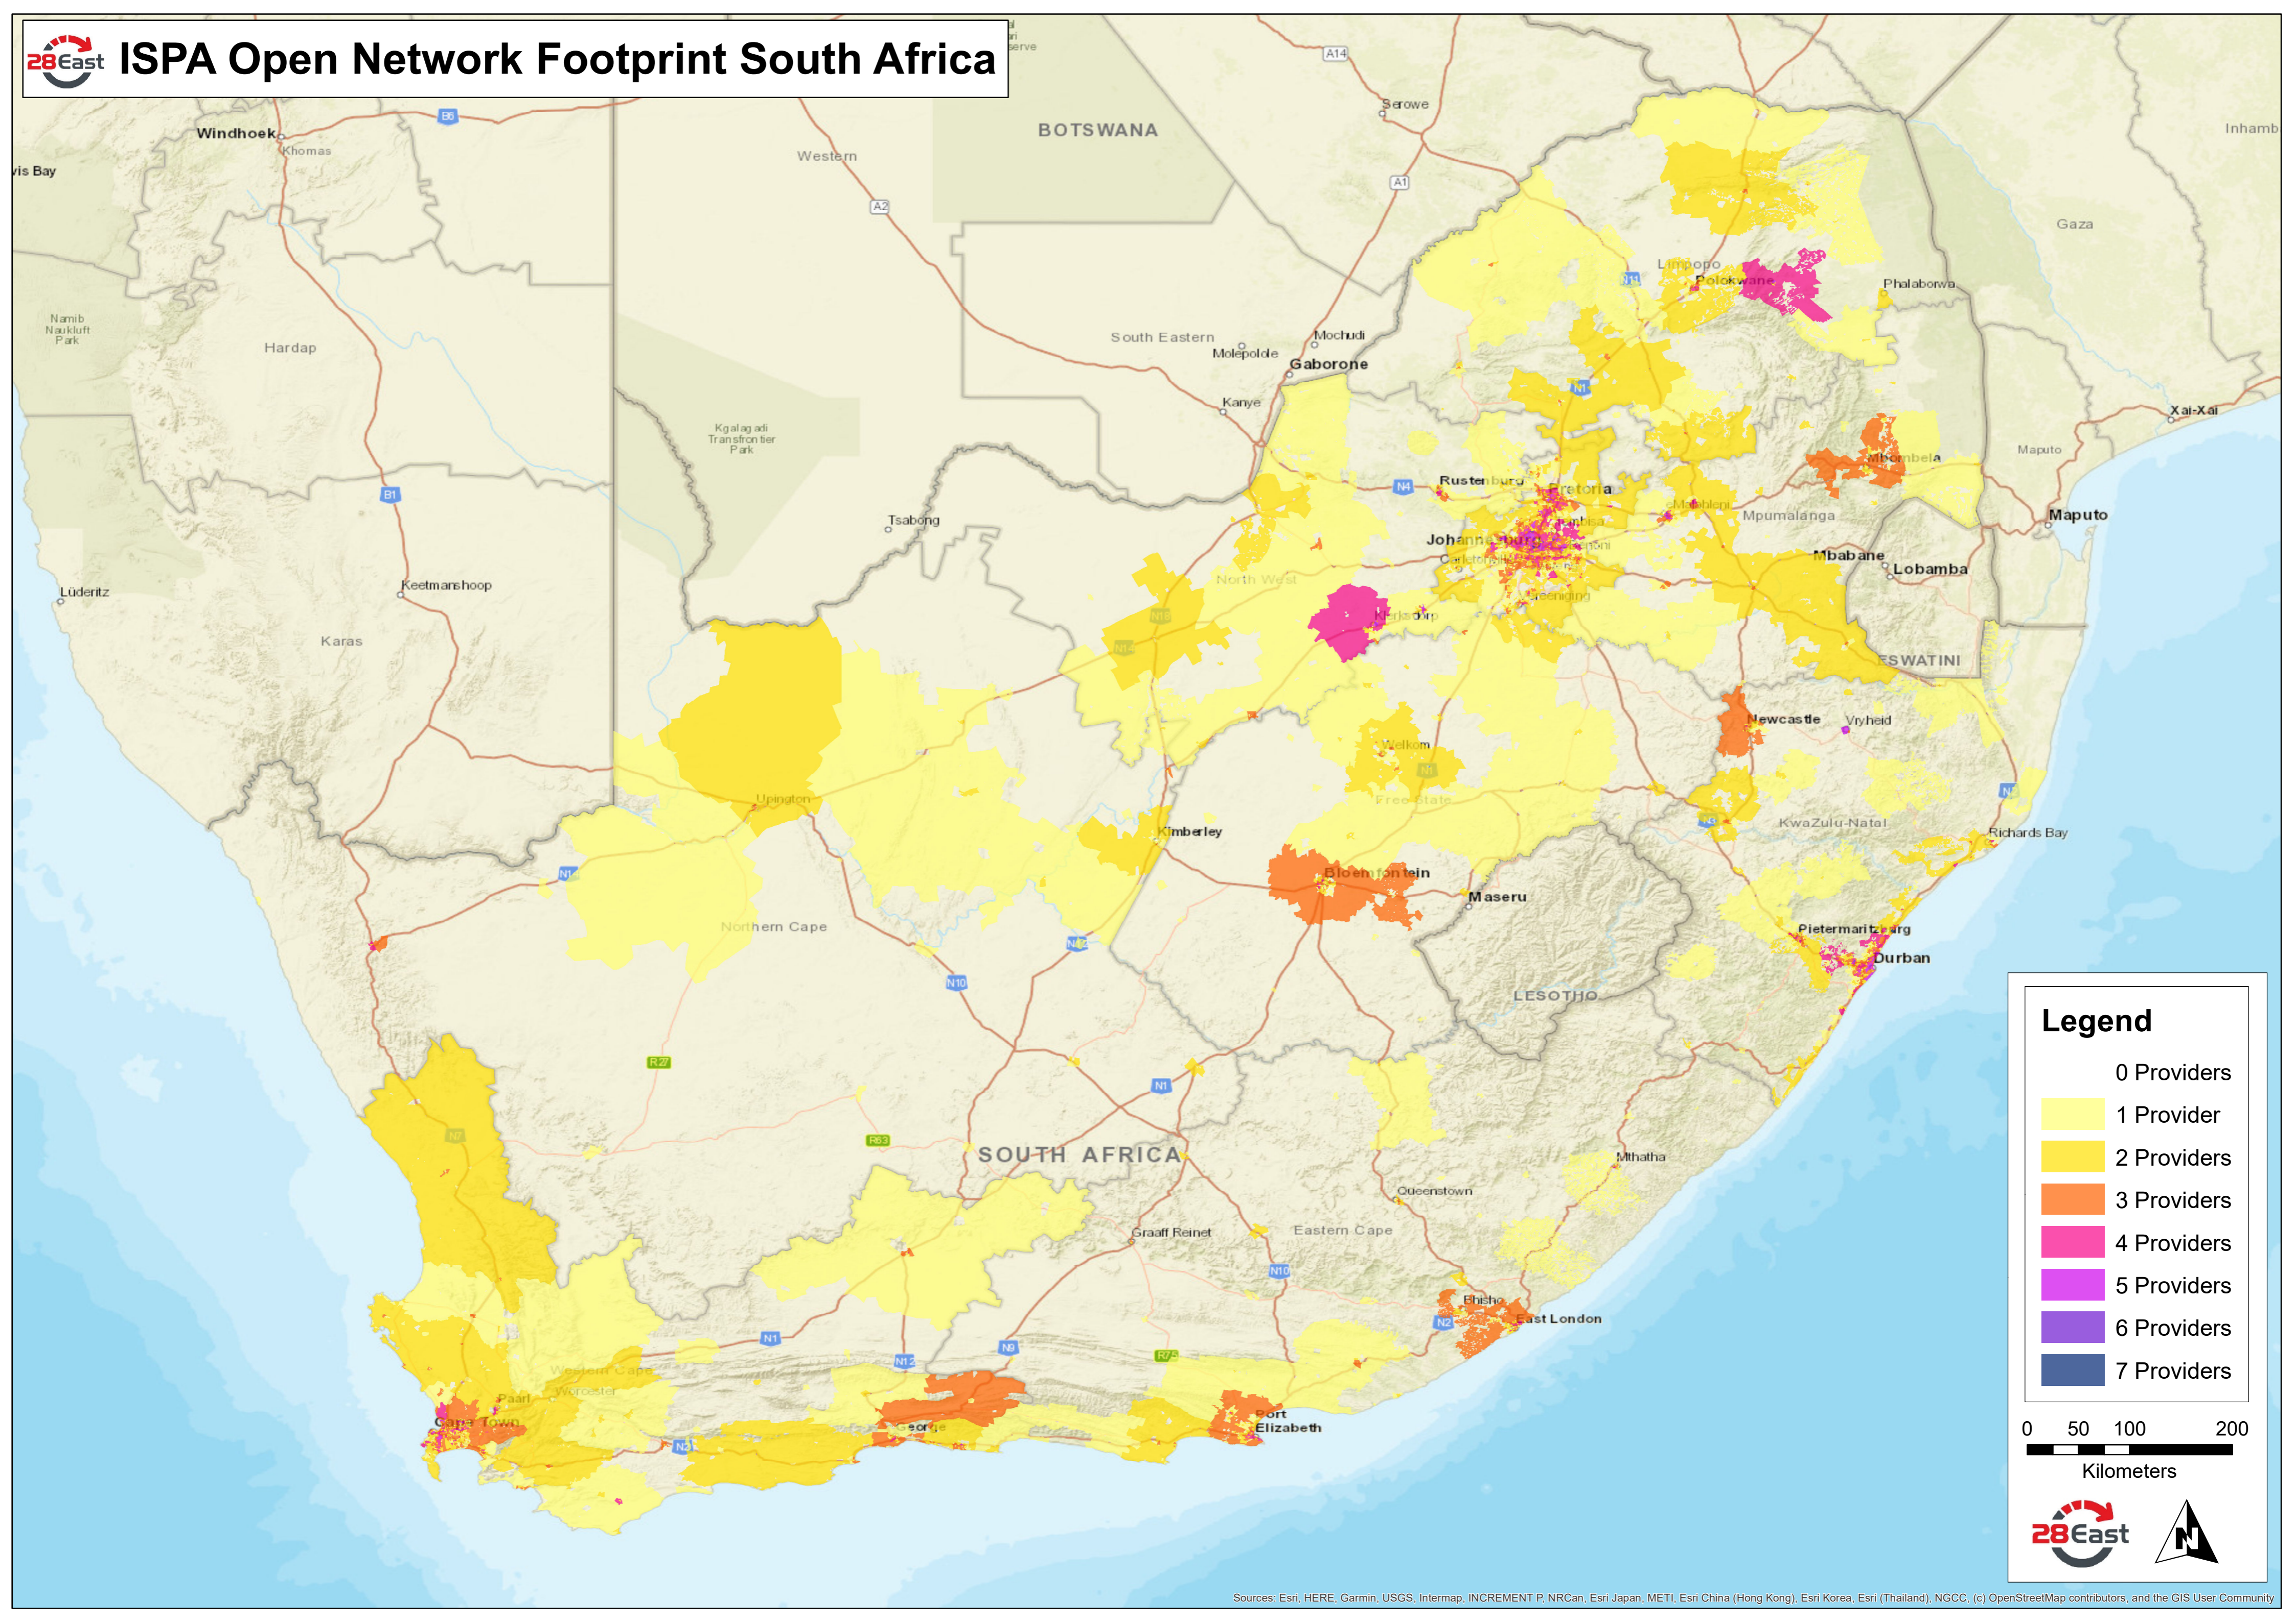

28East ISPA Open Network Footprint South Africa

Sources: Esri, HERE, Garmin, USGS, Intermap, INCREMENT P, NRCan, Esri Japan, METI, Esri China (Hong Kong), Esri Korea, Esri (Thailand), NGCC, (c) OpenStreetMap contributors, and the GIS User Community