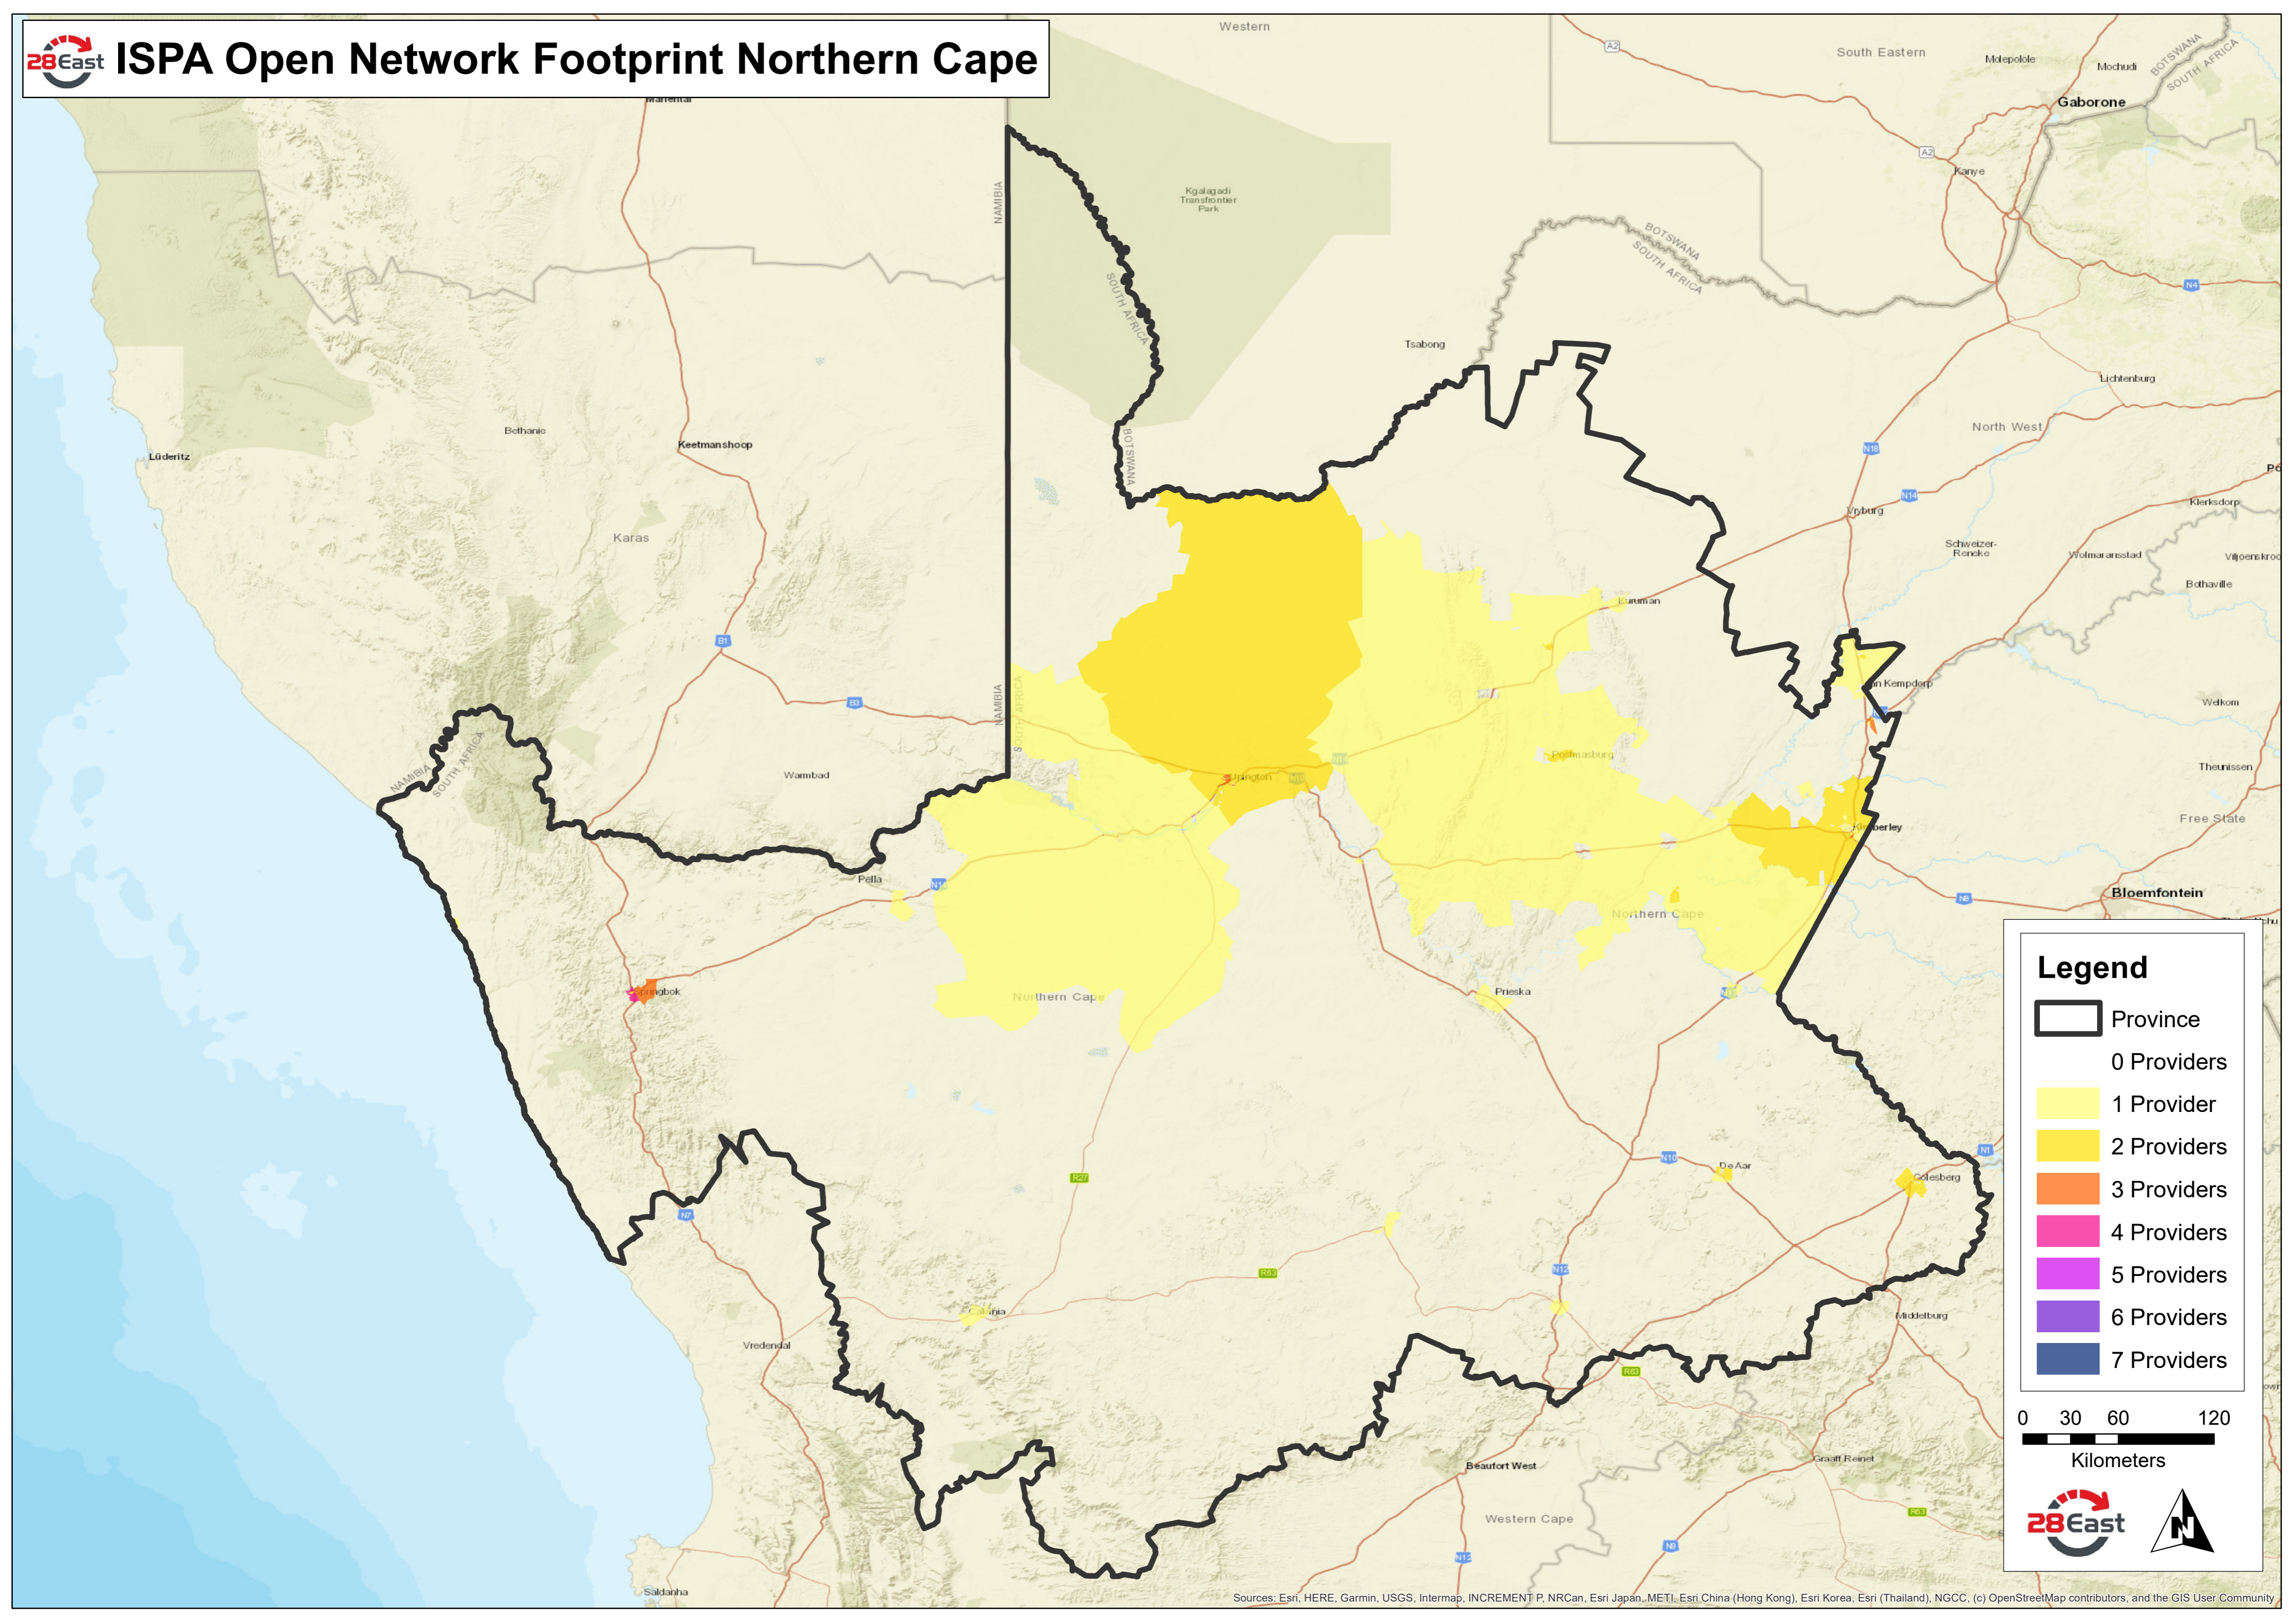

28East ISPA Open Network Footprint Northern Cape

Sources: Esri, HERE, Garmin, USGS, Intermap, INCREMENT P, NRCan, Esri Japan, METI, Esri China (Hong Kong), Esri Korea, Esri (Thailand), NGCC, (c) OpenStreetMap contributors, and the GIS User Community