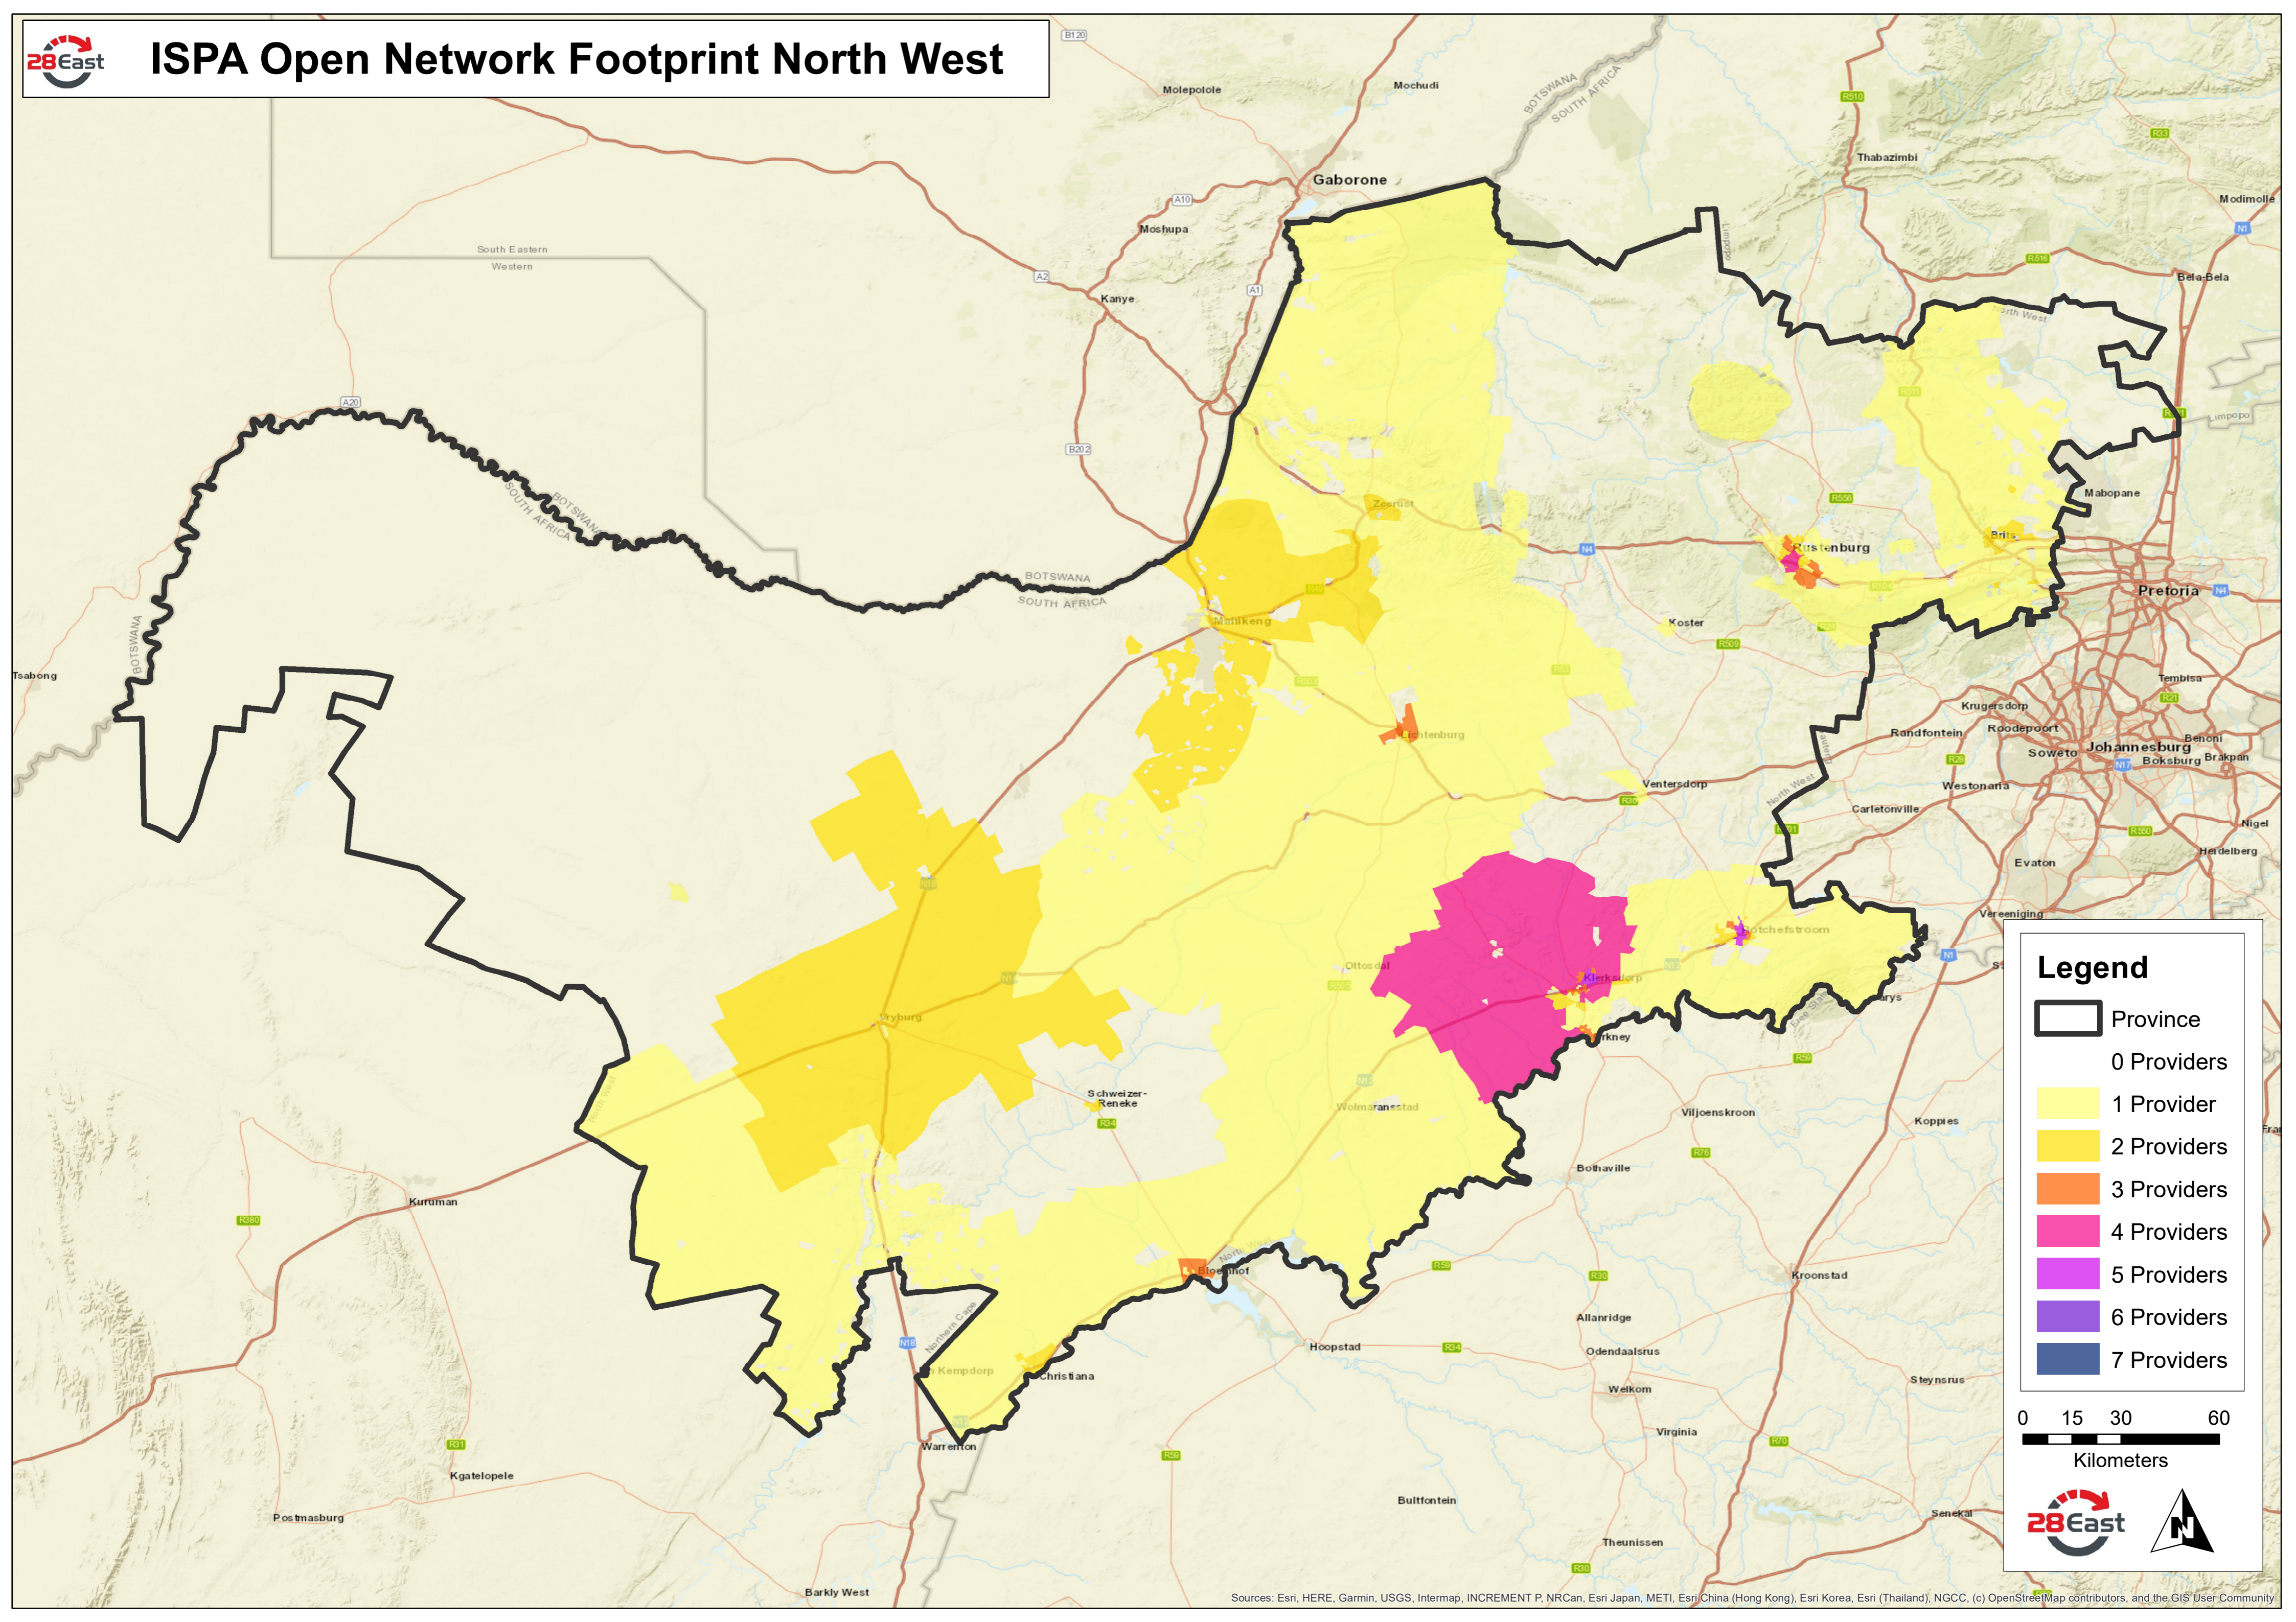

ISPA Open Network Footprint North West

Legend

- Province
- 0 Providers
- 1 Provider
- 2 Providers
- 3 Providers
- 4 Providers
- 5 Providers
- 6 Providers
- 7 Providers

Sources: Esri, HERE, Garmin, USGS, Intermap, INCREMENT P, NRCan, Esri Japan, METI, Esri China (Hong Kong), Esri Korea, Esri (Thailand), NGCC, (c) OpenStreetMap contributors, and the GIS User Community