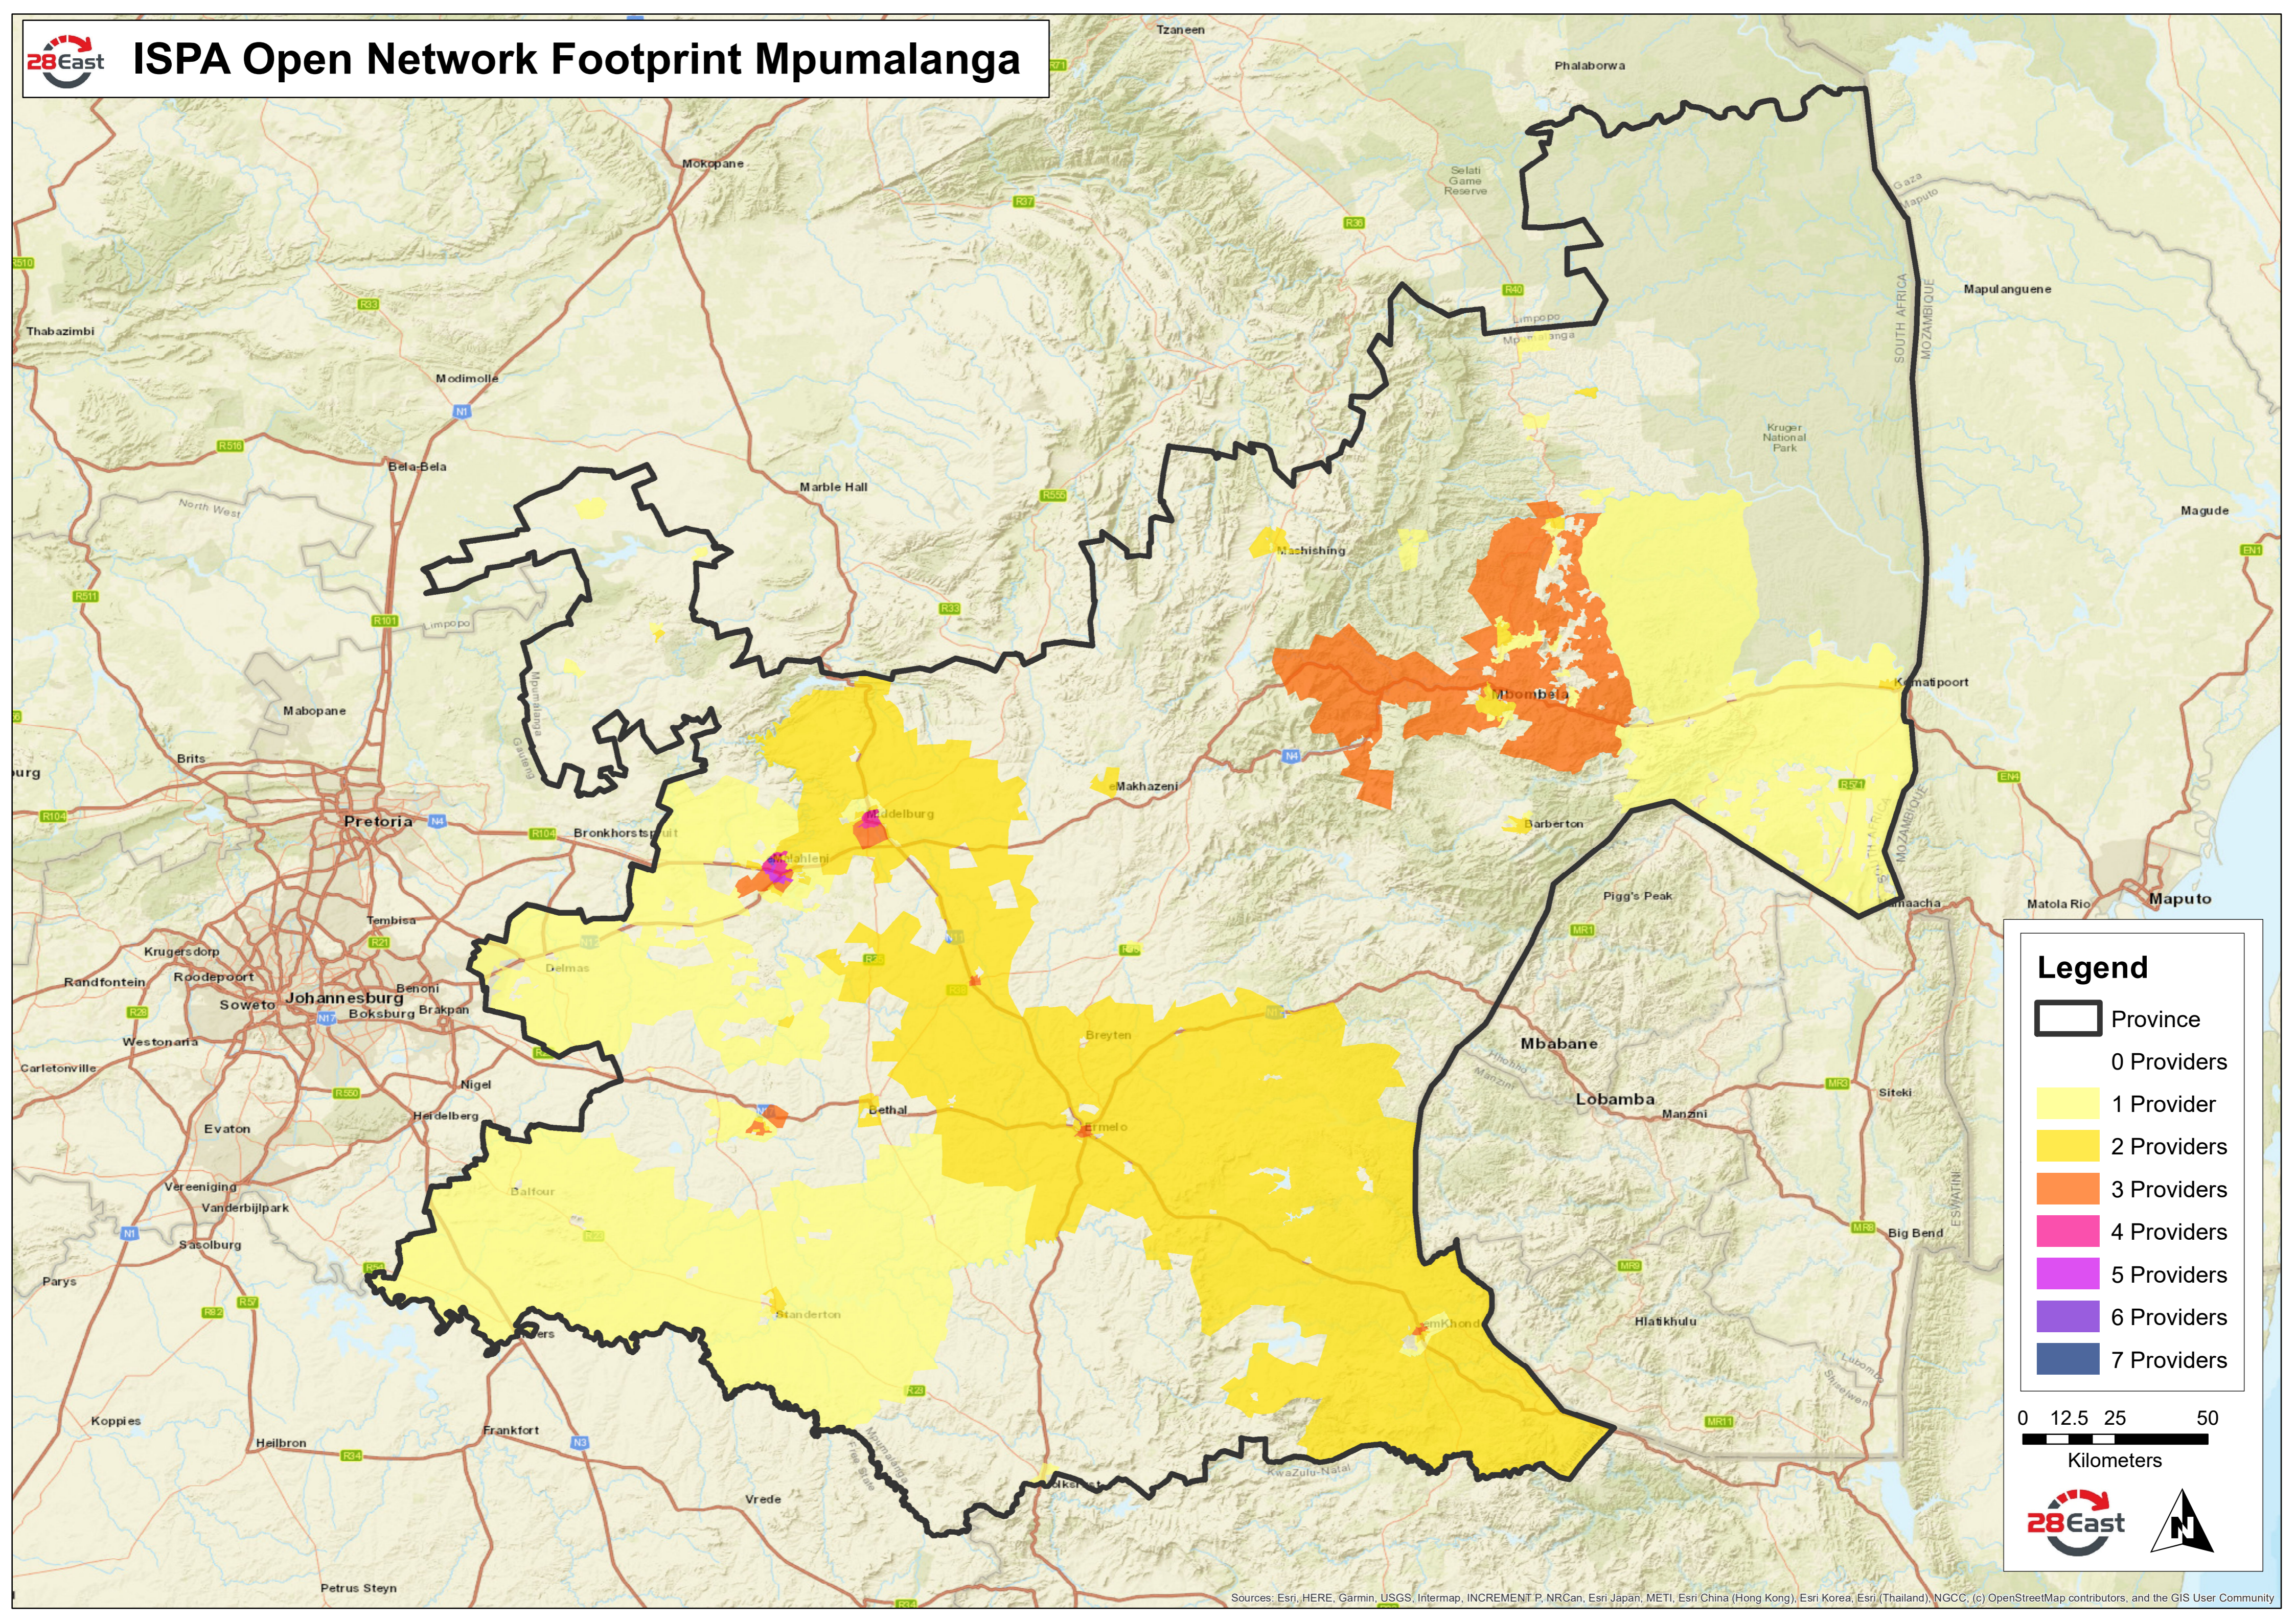

28East ISPA Open Network Footprint Mpumalanga

Legend

-  Province
-  0 Providers
-  1 Provider
-  2 Providers
-  3 Providers
-  4 Providers
-  5 Providers
-  6 Providers
-  7 Providers

28East 

Sources: Esri, HERE, Garmin, USGS, Intermap, INCREMENT P, NRCan, Esri Japan, METI, Esri China (Hong Kong), Esri Korea, Esri (Thailand), NGCC, (c) OpenStreetMap contributors, and the GIS User Community