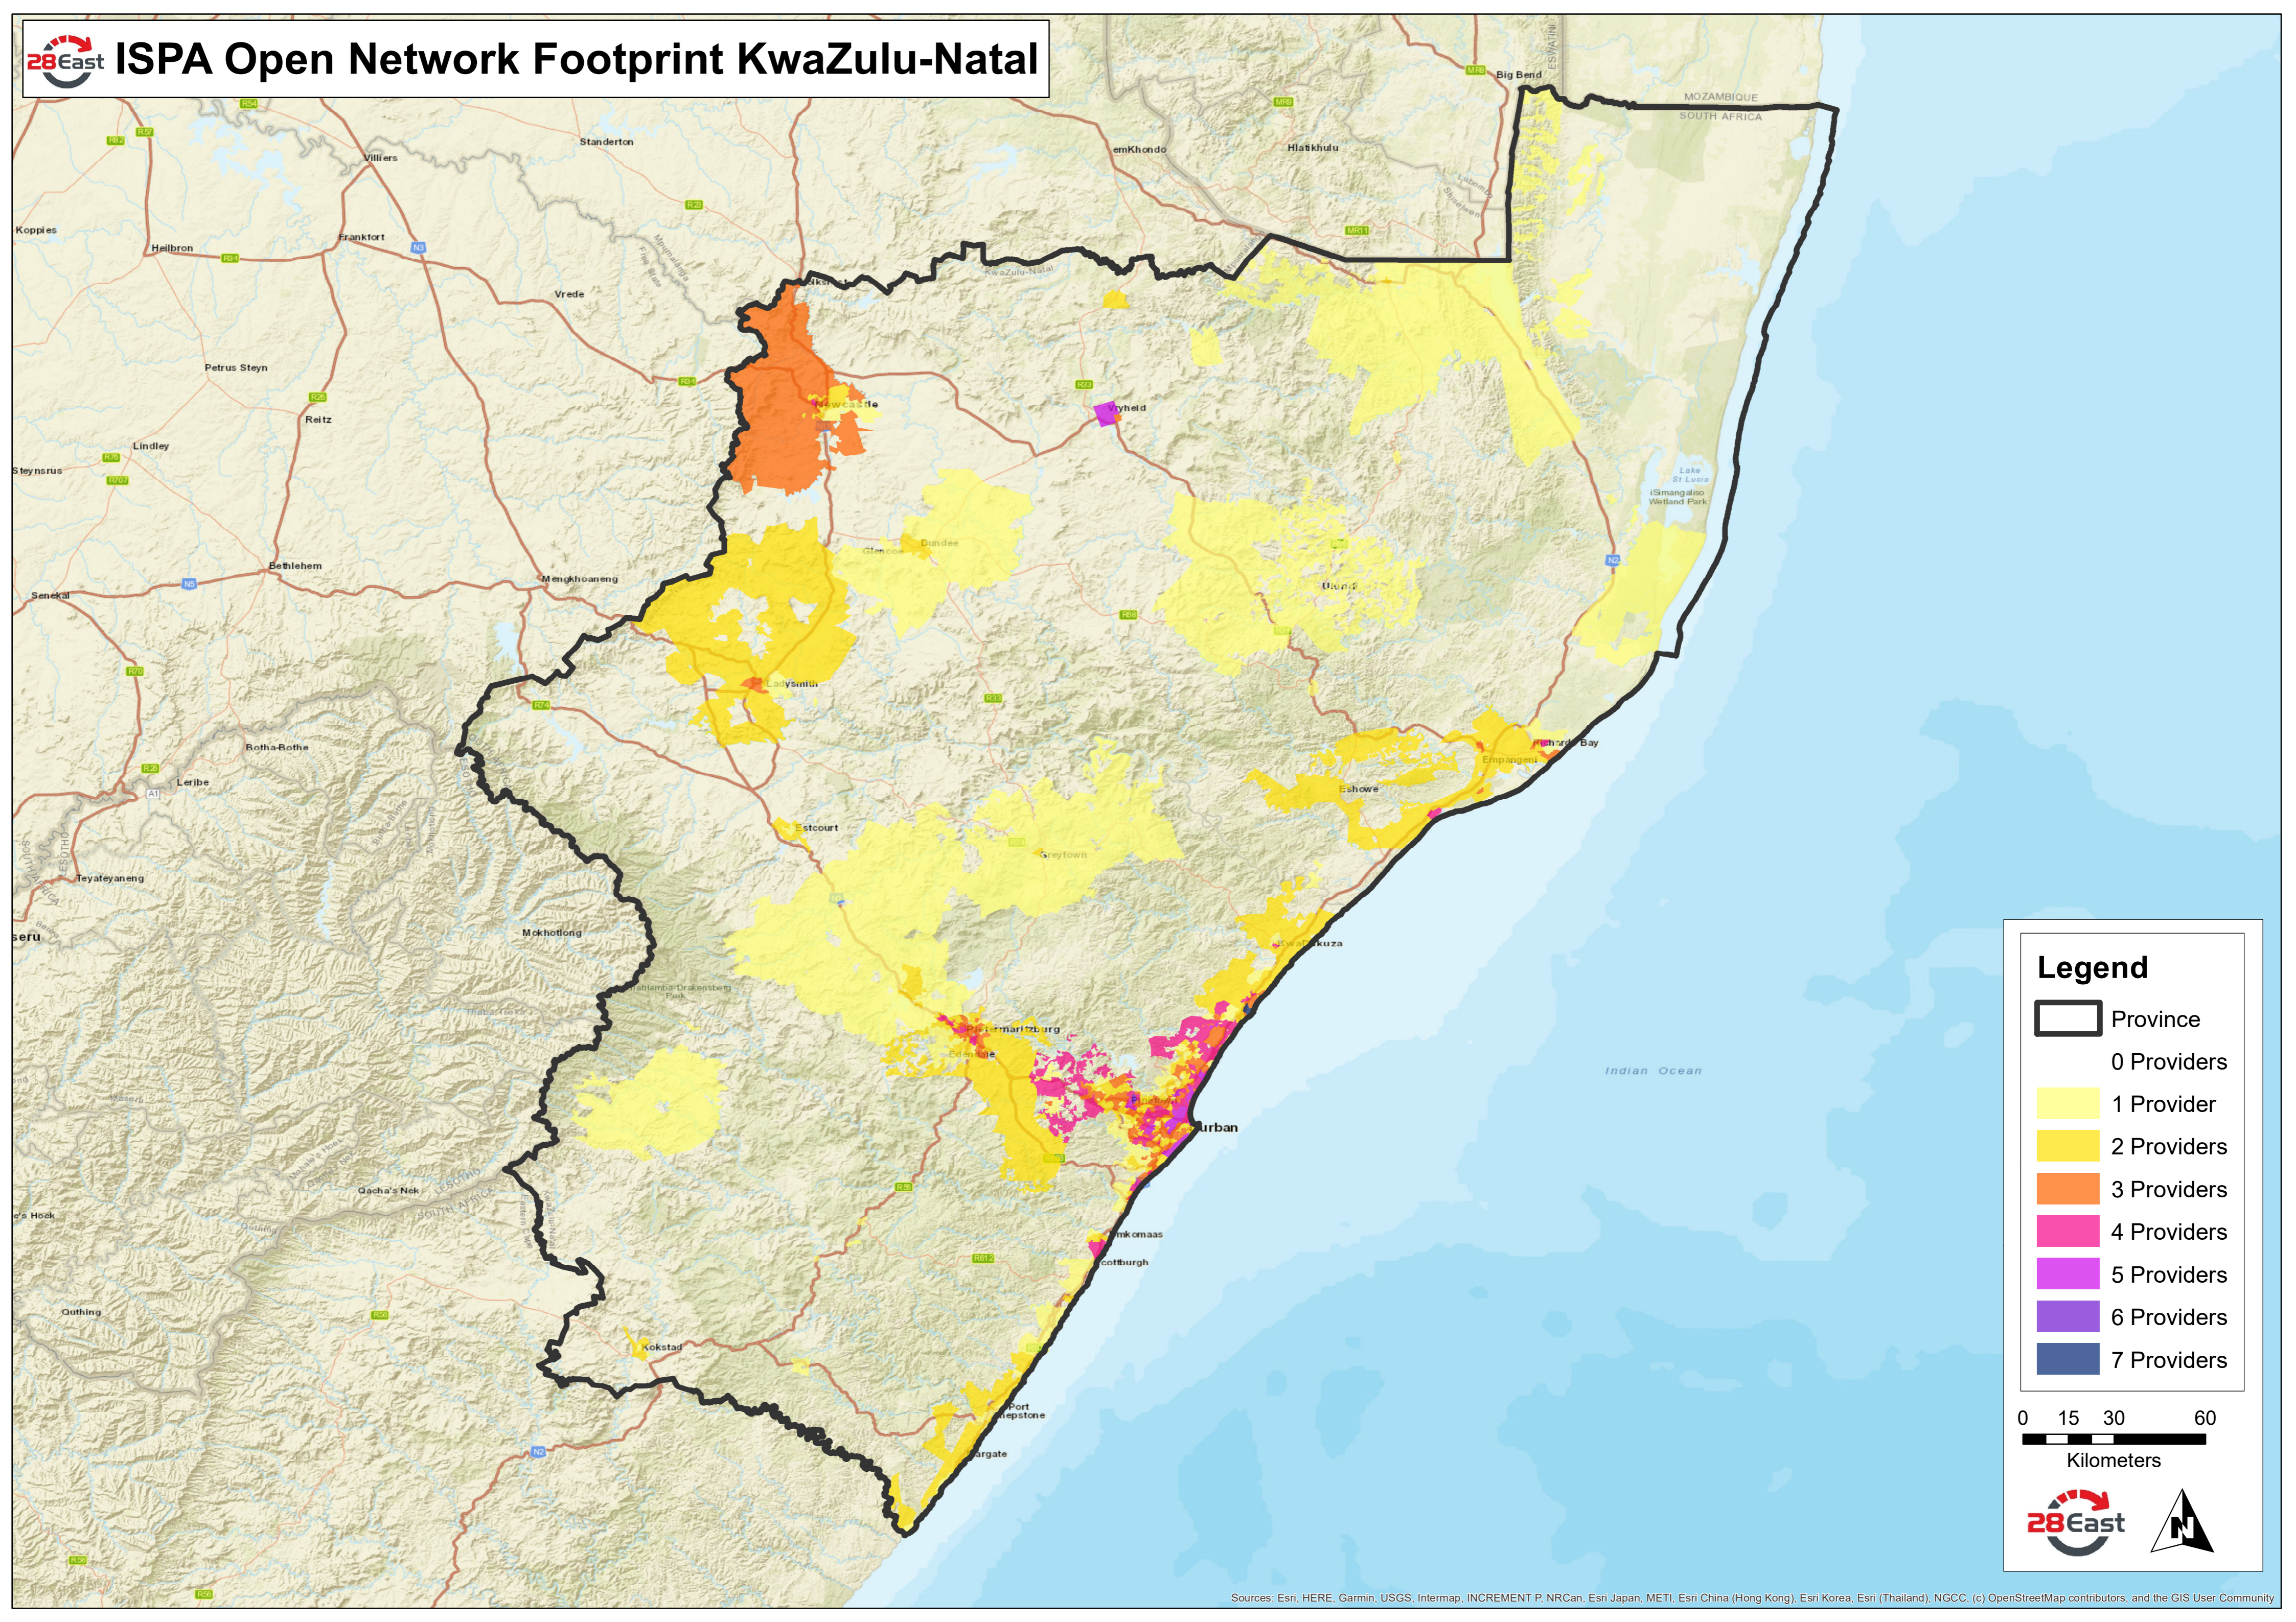

28East ISPA Open Network Footprint KwaZulu-Natal

Legend

-  Province
-  0 Providers
-  1 Provider
-  2 Providers
-  3 Providers
-  4 Providers
-  5 Providers
-  6 Providers
-  7 Providers

28East 

Sources: Esri, HERE, Garmin, USGS, Intermap, INCREMENT P, NRCan, Esri Japan, METI, Esri China (Hong Kong), Esri Korea, Esri (Thailand), NGCC, (c) OpenStreetMap contributors, and the GIS User Community