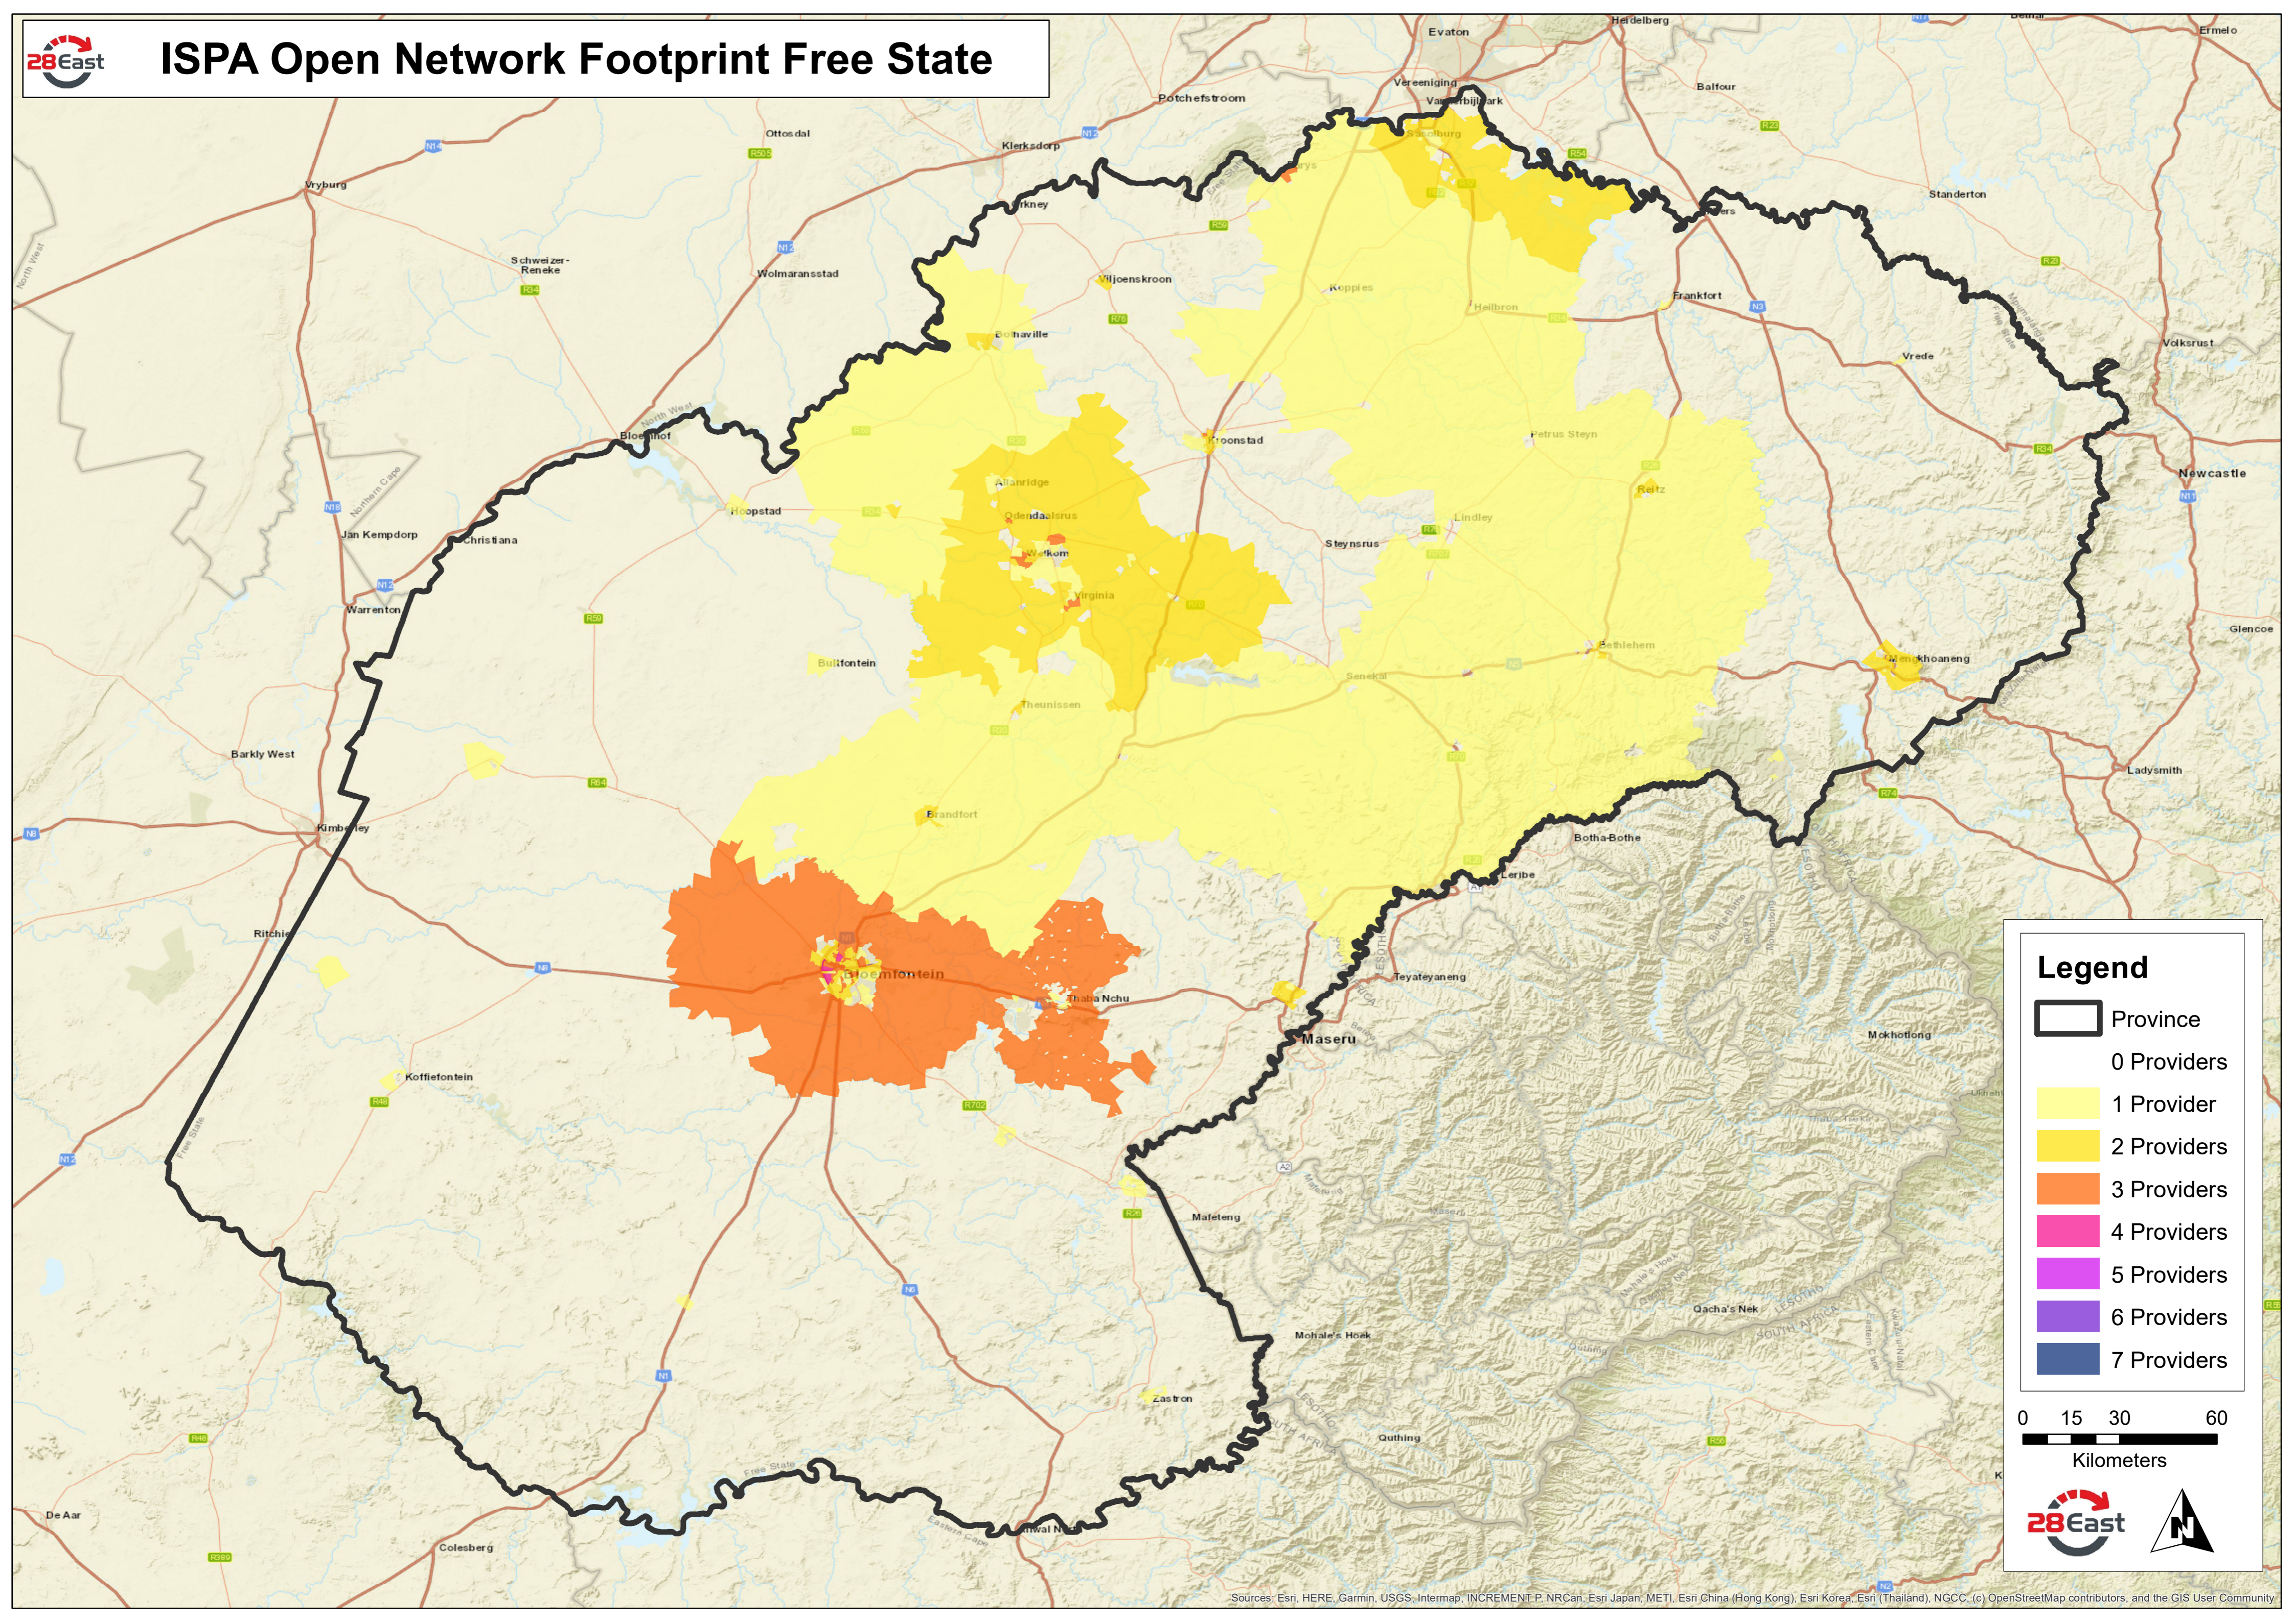

ISPA Open Network Footprint Free State

Legend

- Province
- 0 Providers
- 1 Provider
- 2 Providers
- 3 Providers
- 4 Providers
- 5 Providers
- 6 Providers
- 7 Providers

Sources: Esri, HERE, Garmin, USGS, Intermap, INCREMENT P, NRCan, Esri Japan, METI, Esri China (Hong Kong), Esri Korea, Esri (Thailand), NGCC, (c) OpenStreetMap contributors, and the GIS User Community