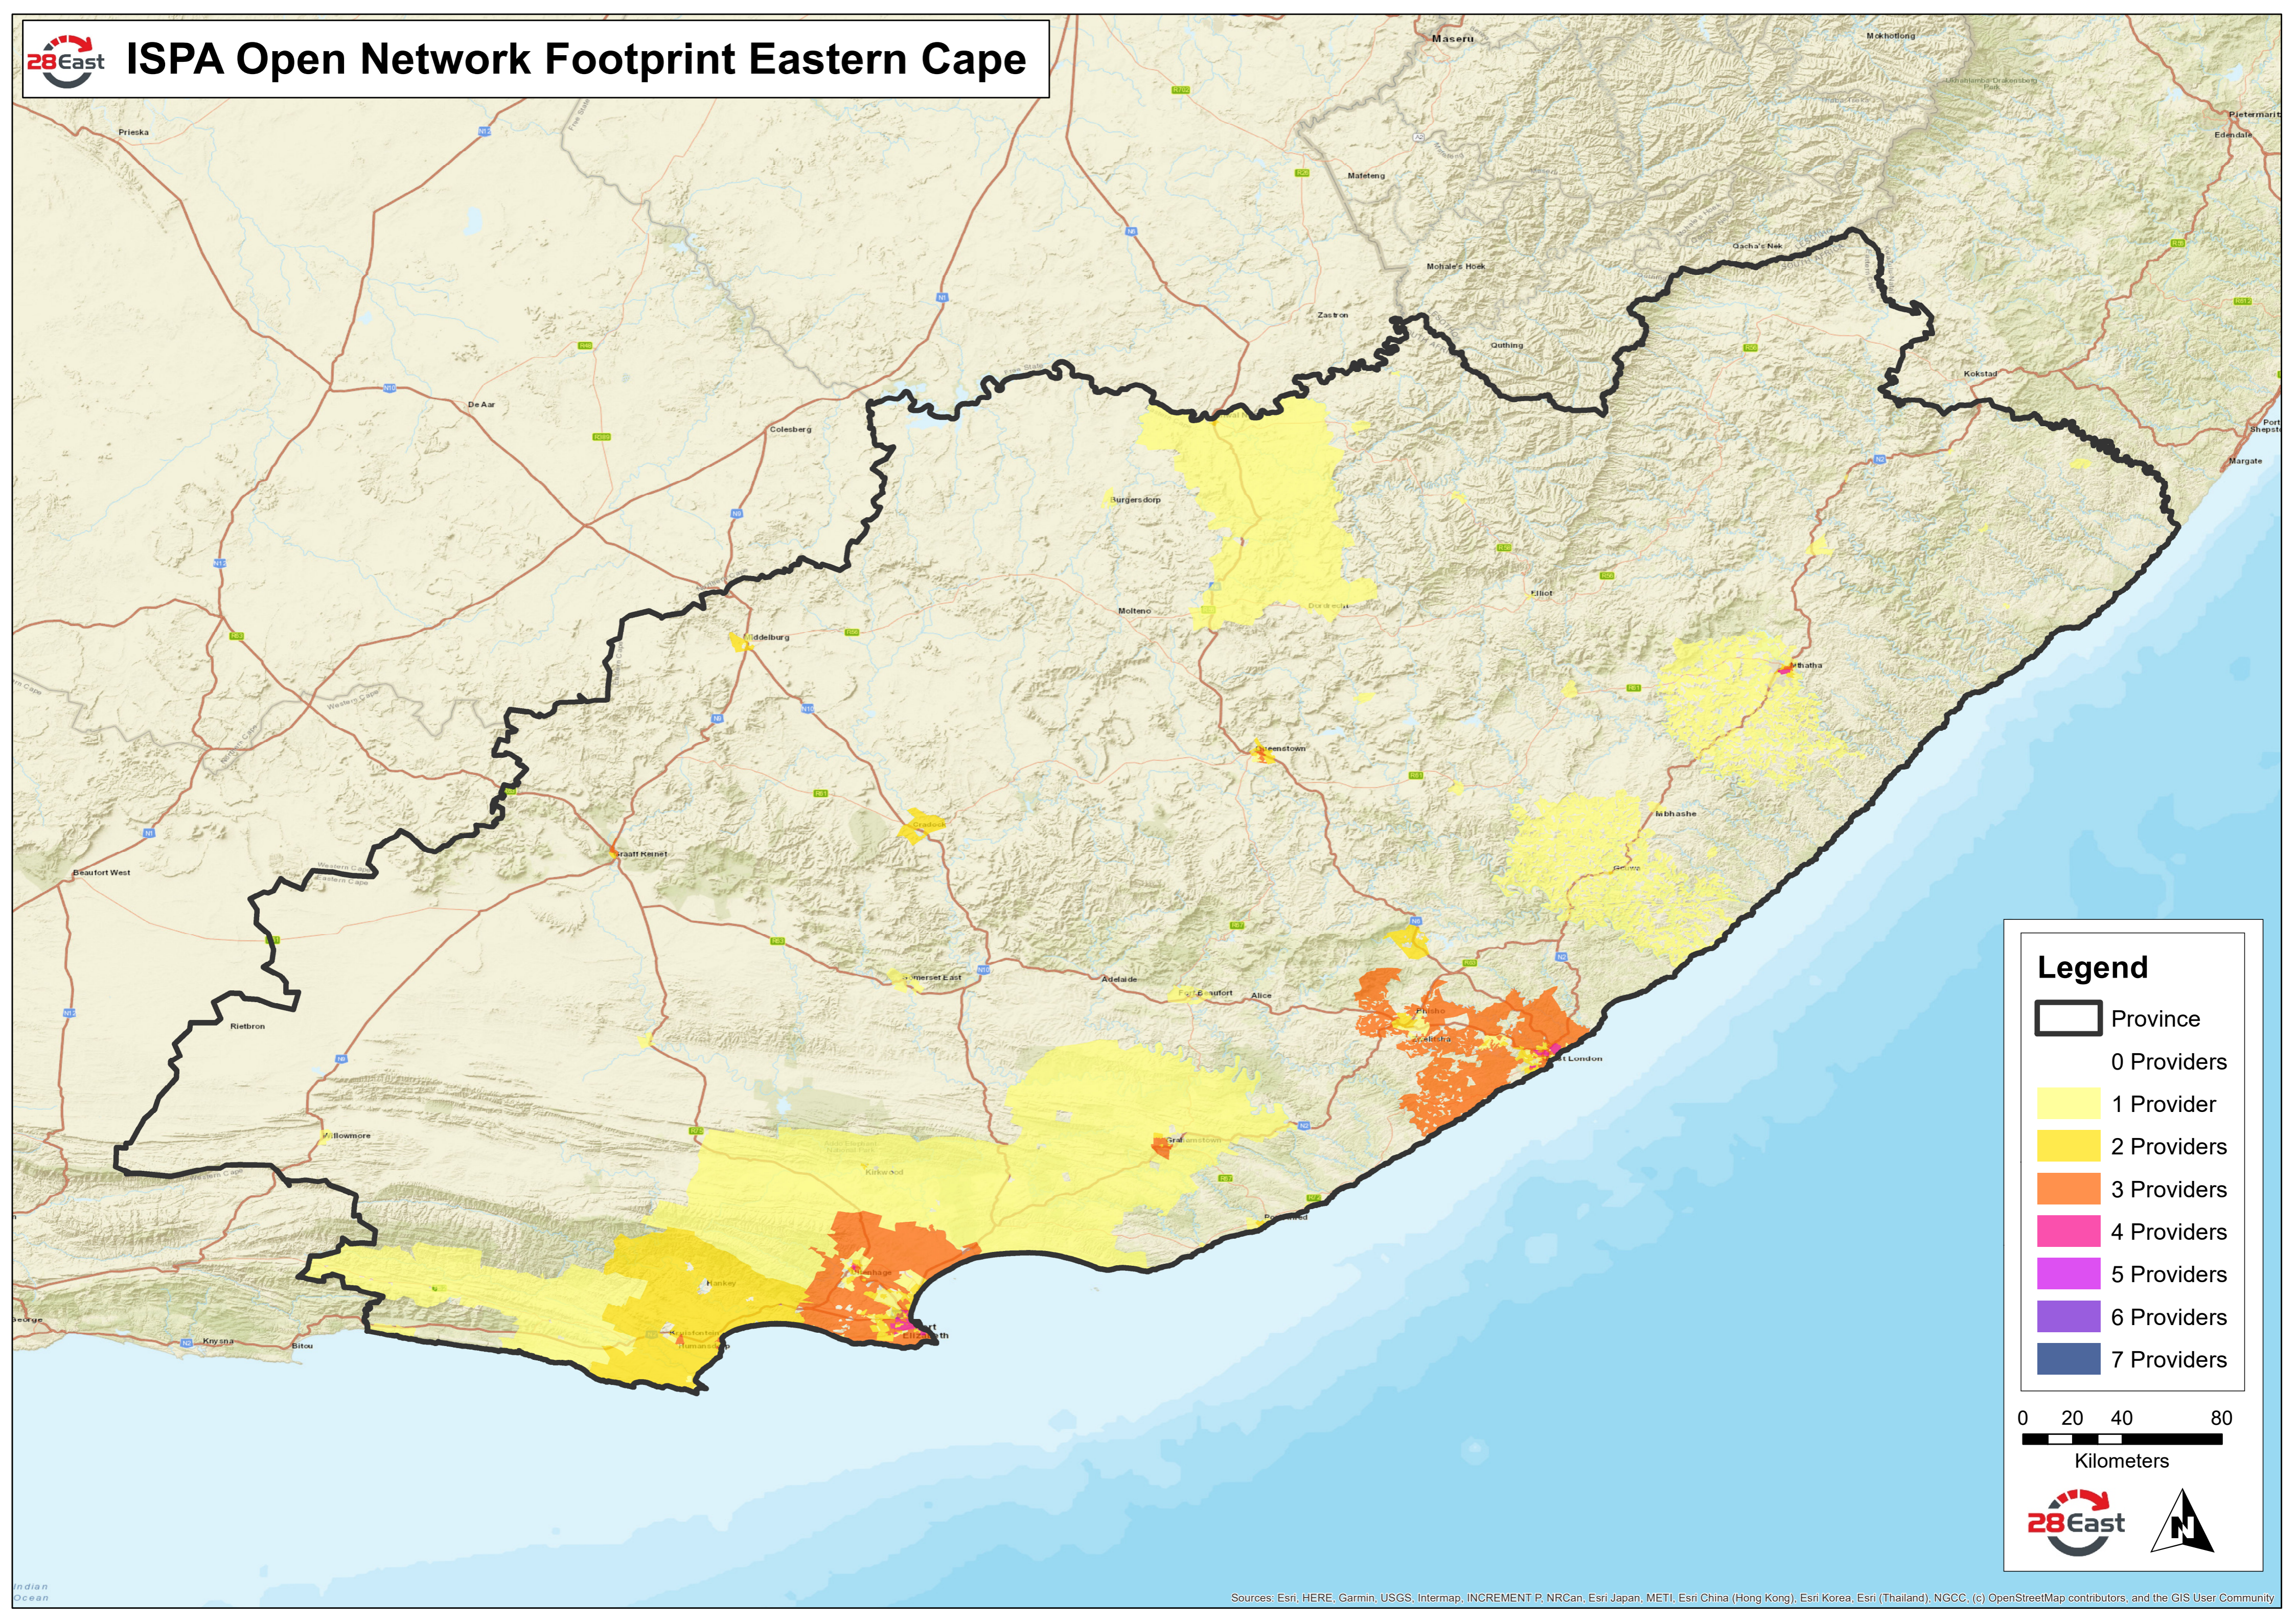

# 28East ISPA Open Network Footprint Eastern Cape

### Legend

- Province
- 0 Providers
- 1 Provider
- 2 Providers
- 3 Providers
- 4 Providers
- 5 Providers
- 6 Providers
- 7 Providers

Sources: Esri, HERE, Garmin, USGS, Intermap, INCREMENT P, NRCan, Esri Japan, METI, Esri China (Hong Kong), Esri Korea, Esri (Thailand), NGCC, (c) OpenStreetMap contributors, and the GIS User Community